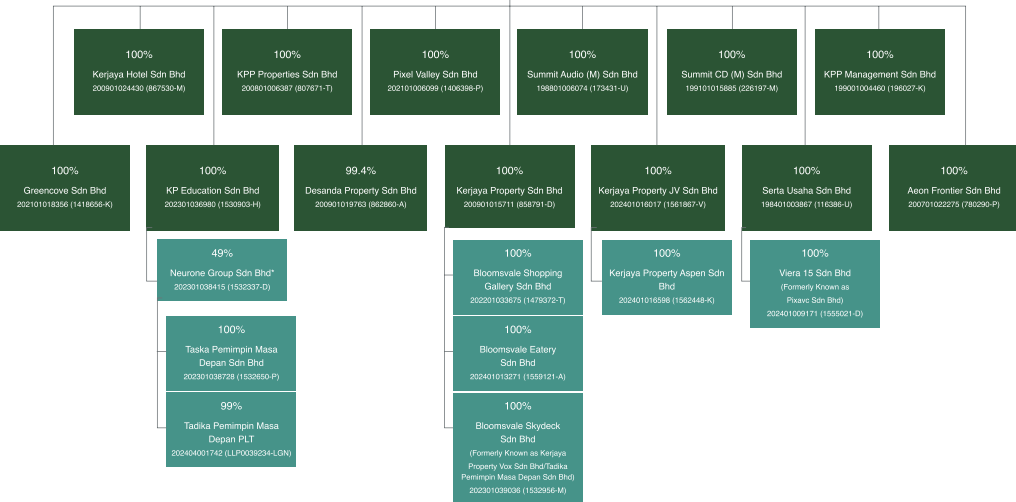

Property

Kerjaya Prospek Property Berhad

199401001358 (287036-X)

* Investment in a joint venture.